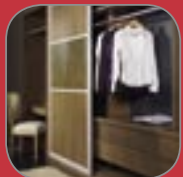

innovative

wardrobe and storage solutions

innovative interiors
creativestorage & wardrobesystems

Innovative Interiors is New Zealand's leading designer and manufacturer of custom-made wardrobe, sliding door and storage solutions.