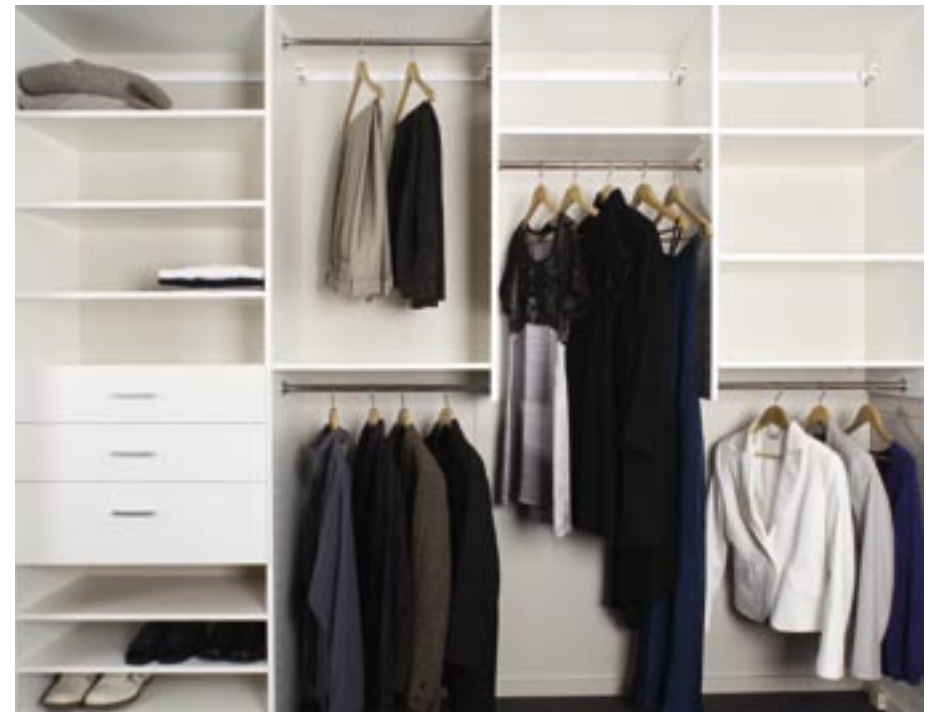

Innovative Interiors is New Zealand's leading designer and manufacturer of custom-made wardrobe, sliding door and storage solutions.

With products ranging from basic wardrobes to full customised dressing rooms, Innovative Interiors can solve your wardrobe and storage needs regardless of your budget.