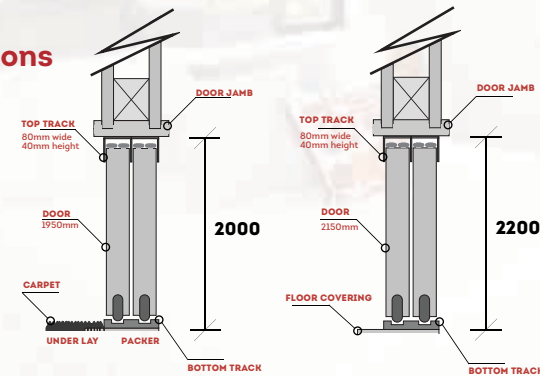

Wardrobe Sliding Door Kitset include top & bottom tracks

Choice of selection

More than 30+ different door styles to choose from.

Sizes

Our stock standard door height are 2000mm series and 2200mm series. **Custom made available.**

Typical Cross sections

Carpet :

Use the base board provided with the trackset

Floor Covering :

Place the track directly onto any type of floor covering

Aluminum Doors

Our Heavy-duty aluminum door system is available in three exclusive frame with six colors to choose from.

Specification

- Quiet slide tracking system with 6 wheels
- Double Channel top track
- Slot channel bottom track
- Quality colored door bumper
- 10 years warranty